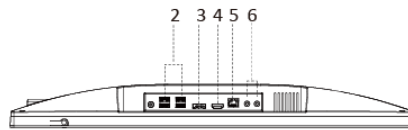

# Mechanical

Pivot function: The screen of the All-In-One PC is 90 degree rotatable

To adjust the image alignment, press one of the following shortcuts:

<Ctrl> + <Alt> + <up>, for normal view

<Ctrl> + <Alt> + <left>, for rotated view

### Adjustment of view angle

Right-side View

Bottom-side View

1. 2\*USB2.0 Ports
2. 4\*USB 3.0 Ports
3. 1\*DisplayPort
4. 1\*HDMI Port
5. 1\*RJ45 Port
6. 1\*Line-out & 1\* MIC