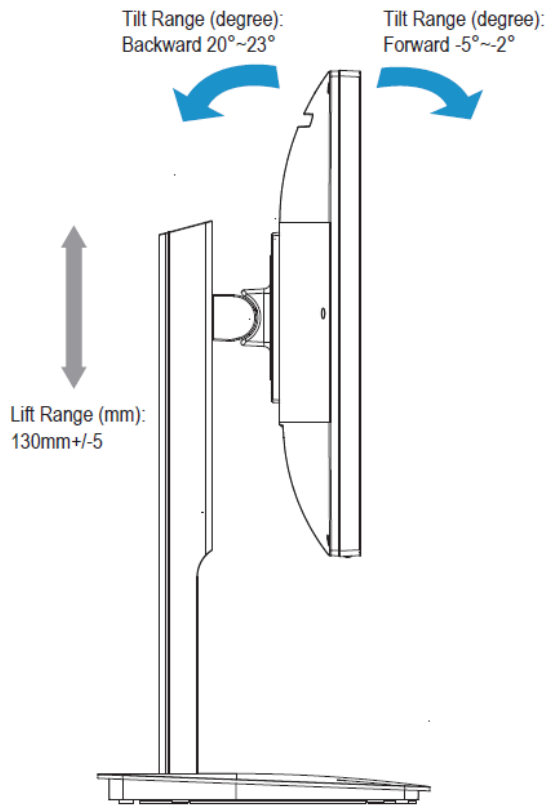

## Specifications

Model	HA238SAH-H110
Viewable Size Image	23.8 inch With LED Backlight
Active Area	527.04(H) x296.46(V)
Touch Support	Yes (PCAP Multi point touch)
Resolution	1920 x 1080 @60Hz
Display Color	16.7M
Pixel Pitch	0.274 x 0.274 mm
Aspect Ratio	16:09
Contrast Ratio	3000:1
Viewing Angle(H/V)	H178/V178
Response Time	24ms
M/B Form Factor	Thin Mini ITX
Processor	INTEL® LGA1151 series Processor
System Chipset	INTEL® H110 Express Chipset
System Memory	Supports DDR4 SO-DIMM 2133MHz Memory, up to 32GB
BIOS	64MB SPI Flash ROM
Ethernet	1* 10/100/1000Mbps LAN
Audio	Realtek® ALC662 HD Audio
Storage	2* Serial ATA3 6Gb/s connectors
	1* M-SATA connector
WIFI Module	IEEE 802.11 b/g/n supported
TPM	N/A
Expansion	PCI-E mini card for WLAN
Display Output	DP+HDMI
I/O Port	1*DC-in Jack、4*USB3.0、2*USB2.0、1*GbE、1*DP、
	1*HDMI、Line-out + MIC
Power Adapter	DC-IN 19V
OS Support	Skylake CPU support Win7, Win8, Win10. Kabylake CPU only support Win10.
Temperature Range	0~ +50℃ (Operating)
Humidity	20%~90% (non condensing)
Certification	FCC, CE, RoHS

# Mechanical

Pivot function: The screen of the All-In-One PC is 90 degree rotatable

To adjust the image alignment, press one of the following shortcuts:

<Ctrl> + <Alt> + <up>, for normal view

<Ctrl> + <Alt> + <left>, for rotated view

### Adjustment of view angle

Right-side View

Bottom-side View

1. 2\*USB2.0 Ports
2. 4\*USB 3.0 Ports
3. 1\*DisplayPort
4. 1\*HDMI Port
5. 1\*RJ45 Port
6. 1\*Line-out & 1\* MIC