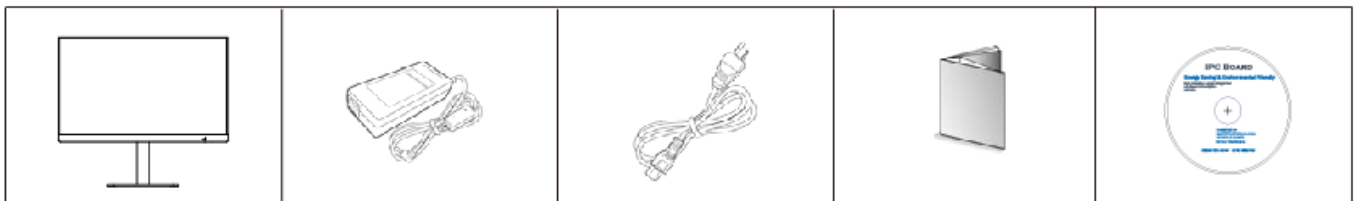

Box Contents

HA238SA-H110-TH

19V, 120W
AC-DC Adapter

Power Cord

User Manual

CD