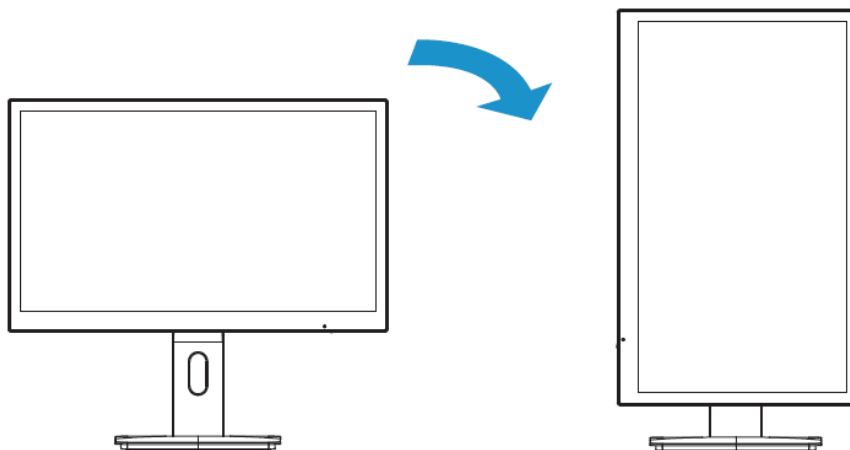

The HA238SAH-H110 is view angle and swivel lift stand adjustable. Forward tilt is -5 to -2 degree; backward tilt is 20 to 23 degree; clockwise is 90 degree. The vertical swivel lift range is 130mm+/-5. Jetway AIO system provides more convenience and flexibility.

The space-saving design of HA238SAH-H110 fits perfectly into office and with the optional purchasable VESA-mount (100\*100mm or 75\*75mm), it is easily possible to mount it onto walls.

Jetway HA238SAH-H110 is an ideal AIO system choice not only for business application but also for personal use.

## Specifications

Model	HA238SAH-H110
Viewable Size Image	23.8 inch With LED Backlight
Active Area	527.04(H) x296.46(V)
Touch Support	Yes (PCAP Multi point touch)
Resolution	1920 x 1080 @60Hz
Display Color	16.7M
Pixel Pitch	0.274 x 0.274 mm
Aspect Ratio	16:09
Contrast Ratio	3000:1
Viewing Angle(H/V)	H178/V178
Response Time	24ms
M/B Form Factor	Thin Mini ITX
Processor	INTEL® LGA1151 series Processor
System Chipset	INTEL® H110 Express Chipset
System Memory	Supports DDR4 SO-DIMM 2133MHz Memory, up to 32GB
BIOS	64MB SPI Flash ROM
Ethernet	1* 10/100/1000Mbps LAN
Audio	Realtek® ALC662 HD Audio
Storage	2* Serial ATA3 6Gb/s connectors
	1* M-SATA connector
WIFI Module	IEEE 802.11 b/g/n supported
TPM	N/A
Expansion	PCI-E mini card for WLAN
Display Output	DP+HDMI
I/O Port	1*DC-in Jack、4*USB3.0、2*USB2.0、1*GbE、1*DP、
	1*HDMI、Line-out + MIC
Power Adapter	DC-IN 19V
OS Support	Skylake CPU support Win7, Win8, Win10. Kabylake CPU only support Win10.
Temperature Range	0~ +50℃ (Operating)
Humidity	20%~90% (non condensing)
Certification	FCC, CE, RoHS

# Mechanical

Pivot function: The screen of the All-In-One PC is 90 degree rotatable

To adjust the image alignment, press one of the following shortcuts:

<Ctrl> + <Alt> + <up>, for normal view

<Ctrl> + <Alt> + <left>, for rotated view