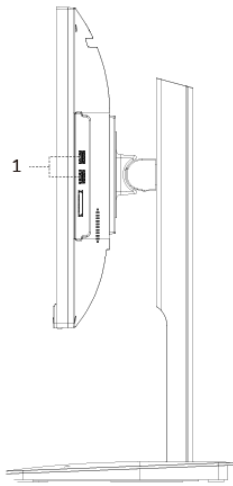

## Specifications

Model	HA238SAH-H110
Viewable Size Image	23.8 inch With LED Backlight
Active Area	527.04(H) x296.46(V)
Touch Support	Yes (PCAP Multi point touch)
Resolution	1920 x 1080 @60Hz
Display Color	16.7M
Pixel Pitch	0.274 x 0.274 mm
Aspect Ratio	16:09
Contrast Ratio	3000:1
Viewing Angle(H/V)	H178/V178
Response Time	24ms
M/B Form Factor	Thin Mini ITX
Processor	INTEL® LGA1151 series Processor
System Chipset	INTEL® H110 Express Chipset
System Memory	Supports DDR4 SO-DIMM 2133MHz Memory, up to 32GB
BIOS	64MB SPI Flash ROM
Ethernet	1* 10/100/1000Mbps LAN
Audio	Realtek® ALC662 HD Audio
Storage	2* Serial ATA3 6Gb/s connectors
	1* M-SATA connector
WIFI Module	IEEE 802.11 b/g/n supported
TPM	N/A
Expansion	PCI-E mini card for WLAN
Display Output	DP+HDMI
I/O Port	1*DC-in Jack、4*USB3.0、2*USB2.0、1*GbE、1*DP、
	1*HDMI、Line-out + MIC
Power Adapter	DC-IN 19V
OS Support	Skylake CPU support Win7, Win8, Win10. Kabylake CPU only support Win10.
Temperature Range	0~ +50℃ (Operating)
Humidity	20%~90% (non condensing)
Certification	FCC, CE, RoHS

# Mechanical

Pivot function: The screen of the All-In-One PC is 90 degree rotatable

To adjust the image alignment, press one of the following shortcuts:

<Ctrl> + <Alt> + <up>, for normal view

<Ctrl> + <Alt> + <left>, for rotated view

### Adjustment of view angle

Right-side View

Bottom-side View

1. 2\*USB2.0 Ports
2. 4\*USB 3.0 Ports
3. 1\*DisplayPort
4. 1\*HDMI Port
5. 1\*RJ45 Port
6. 1\*Line-out & 1\* MIC