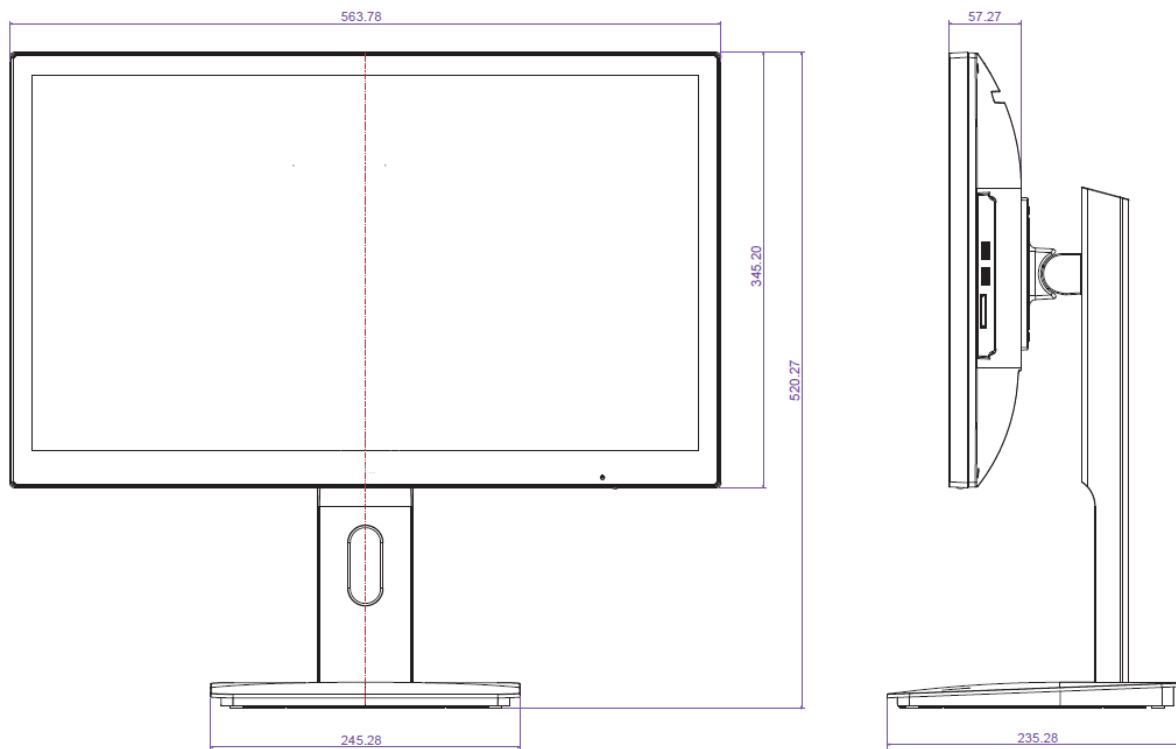

Mechanical

Pivot function: The screen of the All-In-One PC is 90 degree rotatable