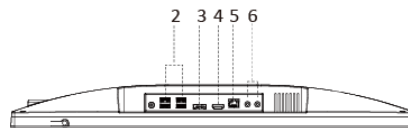

Mechanical

Pivot function: The screen of the All-In-One PC is 90 degree rotatable

To adjust the image alignment, press one of the following shortcuts:
<Ctrl> + <Alt> + <up>, for normal view
<Ctrl> + <Alt> + <left>, for rotated view

Adjustment of view angle

Right-side View

Bottom-side View

1. 2*USB2.0 Ports
2. 4*USB 3.0 Ports
3. 1*DisplayPort
4. 1*HDMI Port
5. 1*RJ45 Port
6. 1*Line-out & 1* MIC

Box Contents

HA238SAH-H110-T2

19V, 120W
AC-DC Adapter