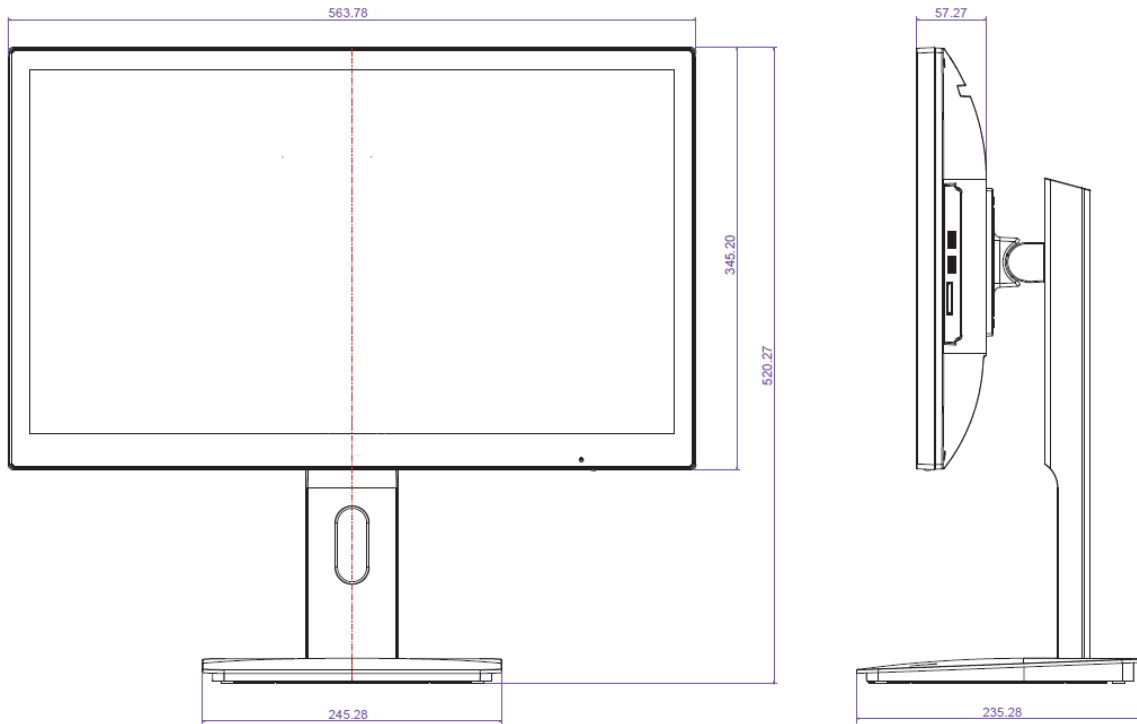

Mechanical

Pivot function: The screen of the All-In-One PC is 90 degree rotatable