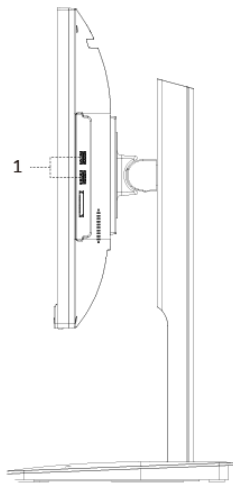

Specifications

Model	HA238SAH-H110-T2
Viewable Size Image	23.8 inch With LED Backlight
Active Area	527.04(H) x296.46(V)
Touch Support	Yes (PCAP Multi point touch)
Resolution	1920 x 1080 @60Hz
Display Color	16.7M
Pixel Pitch	0.274 x 0.274 mm
Aspect Ratio	16:09
Contrast Ratio	3000:1
Viewing Angle(H/V)	H178/V178
Response Time	24ms
M/B Form Factor	Thin Mini ITX
Processor	INTEL® LGA1151 series Processor
System Chipset	INTEL® H110 Express Chipset
System Memory	Supports DDR4 SO-DIMM 2133MHz Memory, up to 32GB
BIOS	64MB SPI Flash ROM
Ethernet	1* 10/100/1000Mbps LAN
Audio	Realtek® ALC662 HD Audio
Storage	2* Serial ATA3 6Gb/s connectors
	1* M-SATA connector
WIFI Module	IEEE 802.11 b/g/n supported
TPM	Supports TPM 2.0
Expansion	PCI-E mini card for WLAN
Display Output	DP+HDMI
I/O Port	1*DC-in Jack、4*USB3.0、2*USB2.0、1*GbE、1*DP、
	1*HDMI、Line-out + MIC
Power Adapter	DC-IN 19V
OS Support	Windows 8.1/10
Temperature Range	0~ +50℃ (Operating)
Humidity	20%~90% (non condensing)
Certification	FCC, CE, RoHS

Mechanical

Pivot function: The screen of the All-In-One PC is 90 degree rotatable

To adjust the image alignment, press one of the following shortcuts:
<Ctrl> + <Alt> + <up>, for normal view
<Ctrl> + <Alt> + <left>, for rotated view

Adjustment of view angle

Right-side View

Bottom-side View

1. 2*USB2.0 Ports
2. 4*USB 3.0 Ports
3. 1*DisplayPort
4. 1*HDMI Port
5. 1*RJ45 Port
6. 1*Line-out & 1* MIC

Box Contents

HA238SAH-H110-T2

19V, 120W
AC-DC Adapter