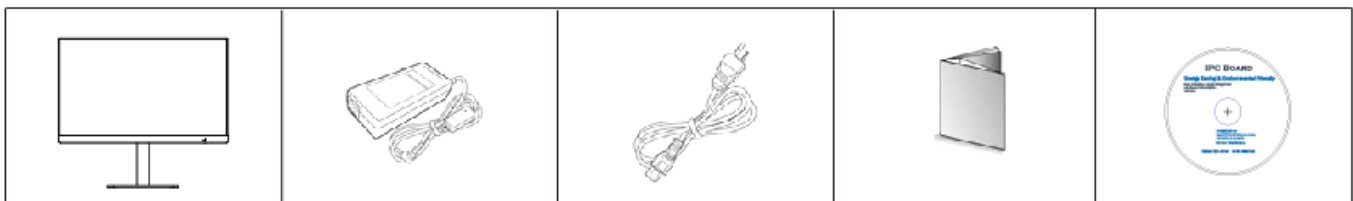

Adjustment of view angle

Right-side View

Bottom-side View

1. 2*USB2.0 Ports
2. 4*USB 3.0 Ports
3. 1*DisplayPort
4. 1*HDMI Port
5. 1*RJ45 Port
6. 1*Line-out & 1* MIC

Box Contents

HA238SAH-H110-T2

19V, 120W
AC-DC Adapter