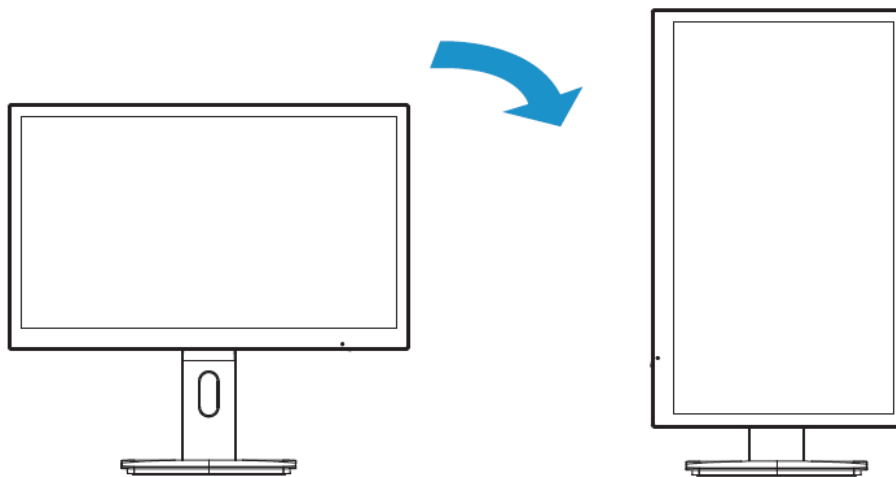

The HA238SAH-H110-T2 is view angle and swivel lift stand adjustable. Forward tilt is -5 to -2 degree; backward tilt is 20 to 23 degree; clockwise is 90 degree. The vertical swivel lift range is 130mm+/-5. Jetway AIO system provides more convenience and flexibility.

The space-saving design of HA238SAH-H110-T2 fits perfectly into office and with the optional purchasable VESA-mount (100*100mm or 75*75mm), it is easily possible to mount it onto walls.

Jetway HA238SAH-H110-T2 is an ideal AIO system choice not only for business application but also for personal use.

Mechanical

Pivot function: The screen of the All-In-One PC is 90 degree rotatable

To adjust the image alignment, press one of the following shortcuts:
<Ctrl> + <Alt> + <up>, for normal view
<Ctrl> + <Alt> + <left>, for rotated view

Adjustment of view angle

Right-side View

Bottom-side View

1. 2*USB2.0 Ports
2. 4*USB 3.0 Ports
3. 1*DisplayPort
4. 1*HDMI Port
5. 1*RJ45 Port
6. 1*Line-out & 1* MIC

Box Contents

HA238SAH-H110-T2

19V, 120W
AC-DC Adapter