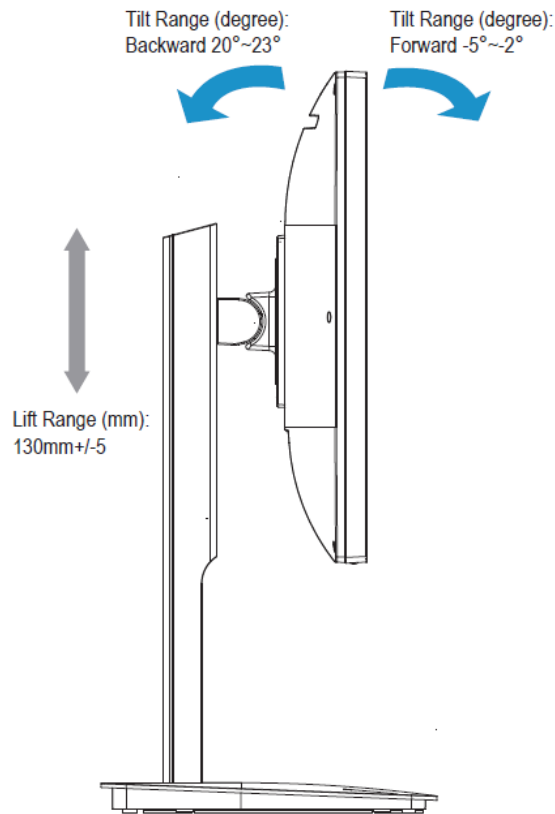

Specifications

Model	HA238SAH-H110-T2
Viewable Size Image	23.8 inch With LED Backlight
Active Area	527.04(H) x296.46(V)
Touch Support	Yes (PCAP Multi point touch)
Resolution	1920 x 1080 @60Hz
Display Color	16.7M
Pixel Pitch	0.274 x 0.274 mm
Aspect Ratio	16:09
Contrast Ratio	3000:1
Viewing Angle(H/V)	H178/V178
Response Time	24ms
M/B Form Factor	Thin Mini ITX
Processor	INTEL® LGA1151 series Processor
System Chipset	INTEL® H110 Express Chipset
System Memory	Supports DDR4 SO-DIMM 2133MHz Memory, up to 32GB
BIOS	64MB SPI Flash ROM
Ethernet	1* 10/100/1000Mbps LAN
Audio	Realtek® ALC662 HD Audio
Storage	2* Serial ATA3 6Gb/s connectors
	1* M-SATA connector
WIFI Module	IEEE 802.11 b/g/n supported
TPM	Supports TPM 2.0
Expansion	PCI-E mini card for WLAN
Display Output	DP+HDMI
I/O Port	1*DC-in Jack、4*USB3.0、2*USB2.0、1*GbE、1*DP、
	1*HDMI、Line-out + MIC
Power Adapter	DC-IN 19V
OS Support	Windows 8.1/10
Temperature Range	0~ +50℃ (Operating)
Humidity	20%~90% (non condensing)
Certification	FCC, CE, RoHS

Mechanical

Pivot function: The screen of the All-In-One PC is 90 degree rotatable

To adjust the image alignment, press one of the following shortcuts:
<Ctrl> + <Alt> + <up>, for normal view
<Ctrl> + <Alt> + <left>, for rotated view

Adjustment of view angle

Right-side View

Bottom-side View

1. 2*USB2.0 Ports
2. 4*USB 3.0 Ports
3. 1*DisplayPort
4. 1*HDMI Port
5. 1*RJ45 Port
6. 1*Line-out & 1* MIC

Box Contents

HA238SAH-H110-T2

19V, 120W
AC-DC Adapter