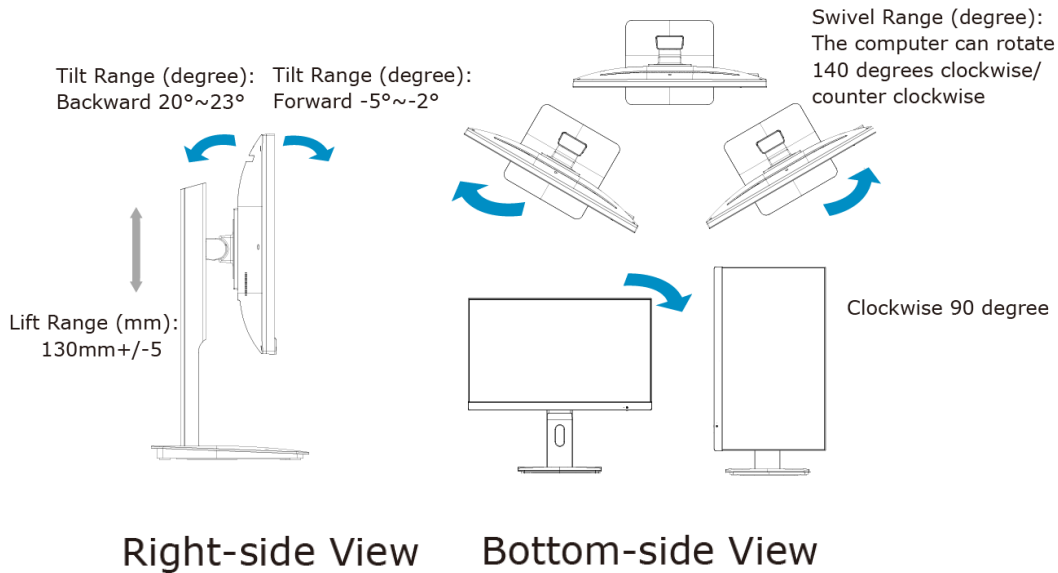

The HA238SA-H110 is view angle and swivel lift stand adjustable. Forward tilt is -5 to -2 degree; backward tilt is 20 to 23 degree; swivel range is 140 degree; clockwise is 90 degree. The vertical swivel lift range is 130mm+/-5. Jetway AIO system provides more convenience and flexibility.

The space-saving design of HA238SA-H110 fits perfectly into office and with the optional purchasable VESA-mount (100*100mm or 75*75mm), it is easily possible to mount it onto walls.

Jetway HA238SA-H110 is an ideal AIO system choice not only for business application but also for personal use.

Specifications

Model	HA238SA-H110
Viewable Size Image	23.8 inch With LED Backlight
Active Area	527.04(H) x296.46(V)
Resolution	1920 x 1080 @60Hz
Display Color	16.7M
Pixel Pitch	0.274 x 0.274 mm
Aspect Ratio	16:9
Contrast Ratio	3000:1
Viewing Angle(H/V)	H178/V178
Response Time	24ms
Form Factor	Mini ITX
Processor	INTEL® LGA1151 series Processor
System Chipset	INTEL® H110 Express Chipset
System Memory	DDR4 2133 Memory, Max 32GB
BIOS	64MB SPI Flash ROM
Ethernet	1* 10/100/1000Mbps LAN
Audio	Realtek® ALC662 HD Audio
Storage	2* Serial ATA3 6Gb/s connectors 1* M-SATA connector
WIFI Module	N/A (Optional)
Expansion	PCI-E mini card for WLAN
Display Output	CRT+HDMI
I/O Port	1*DC Jack、4*USB3.0、2*USB2.0、1*LAN、1*DP、 1*HDMI、Line-out + MIC
Power Adapter	DC-IN 19V
OS Support	Skylake CPU support Win7, Win8, Win10. Kabylake CPU only support Win10.
Temperature Range	0~ +50°C (Operating)
Humidity	20%~90% (non condensing)
Certification	FCC, CE, RoHS

Mechanical

Adjustment of view angle

1. 4*USB3.0 Ports
2. 2*USB2.0 Ports
3. 1*DVI Port
4. 1*VGA Port
5. 1*RJ45 Port
6. 1*Line-out & 1*MIC

Box Contents

HA238SA-H110

120W
AC-DC Adapter

Power Cord

User Manual