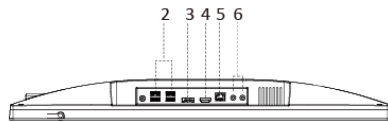

Mechanical

Adjustment of view angle

1. 4*USB3.0 Ports
2. 2*USB2.0 Ports
3. 1*DVI Port
4. 1*VGA Port
5. 1*RJ45 Port
6. 1*Line-out & 1*MIC