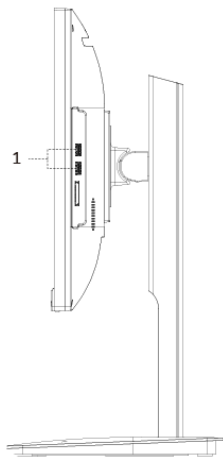

The HA238SA-H110 is view angle and swivel lift stand adjustable. Forward tilt is -5 to -2 degree; backward tilt is 20 to 23 degree; swivel range is 140 degree; clockwise is 90 degree. The vertical swivel lift range is 130mm+/-5. Jetway AIO system provides more convenience and flexibility.

The space-saving design of HA238SA-H110 fits perfectly into office and with the optional purchasable VESA-mount (100*100mm or 75*75mm), it is easily possible to mount it onto walls.

Jetway HA238SA-H110 is an ideal AIO system choice not only for business application but also for personal use.

Specifications

Model	HA238SA-H110
Viewable Size Image	23.8 inch With LED Backlight
Active Area	527.04(H) x296.46(V)
Resolution	1920 x 1080 @60Hz
Display Color	16.7M
Pixel Pitch	0.274 x 0.274 mm
Aspect Ratio	16:9
Contrast Ratio	3000:1
Viewing Angle(H/V)	H178/V178
Response Time	24ms
Form Factor	Mini ITX
Processor	INTEL® LGA1151 series Processor
System Chipset	INTEL® H110 Express Chipset
System Memory	DDR4 2133 Memory, Max 32GB
BIOS	64MB SPI Flash ROM
Ethernet	1* 10/100/1000Mbps LAN
Audio	Realtek® ALC662 HD Audio
Storage	2* Serial ATA3 6Gb/s connectors 1* M-SATA connector
WIFI Module	N/A (Optional)
Expansion	PCI-E mini card for WLAN
Display Output	CRT+HDMI
I/O Port	1*DC Jack、4*USB3.0、2*USB2.0、1*LAN、1*DP、 1*HDMI、Line-out + MIC
Power Adapter	DC-IN 19V
OS Support	Skylake CPU support Win7, Win8, Win10. Kabylake CPU only support Win10.
Temperature Range	0~ +50°C (Operating)
Humidity	20%~90% (non condensing)
Certification	FCC, CE, RoHS

Mechanical

Adjustment of view angle

1. 4*USB3.0 Ports
2. 2*USB2.0 Ports
3. 1*DVI Port
4. 1*VGA Port
5. 1*RJ45 Port
6. 1*Line-out & 1*MIC

Box Contents

HA238SA-H110

120W
AC-DC Adapter

Power Cord

User Manual