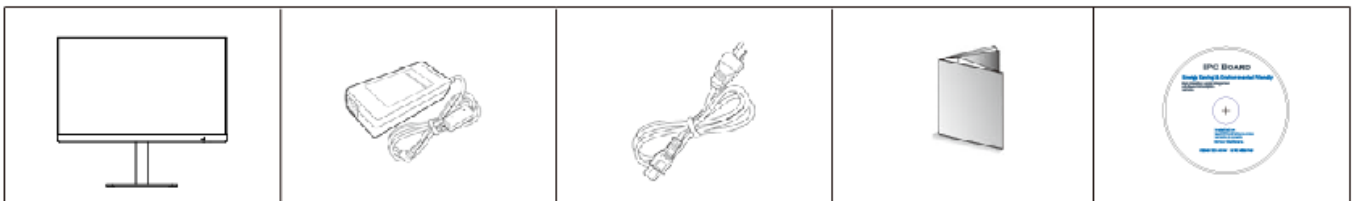

Mechanical

Adjustment of view angle

1. 4*USB3.0 Ports
2. 2*USB2.0 Ports
3. 1*DVI Port
4. 1*VGA Port
5. 1*RJ45 Port
6. 1*Line-out & 1*MIC

Box Contents

HA238SA-H110

120W
AC-DC Adapter

Power Cord

User Manual